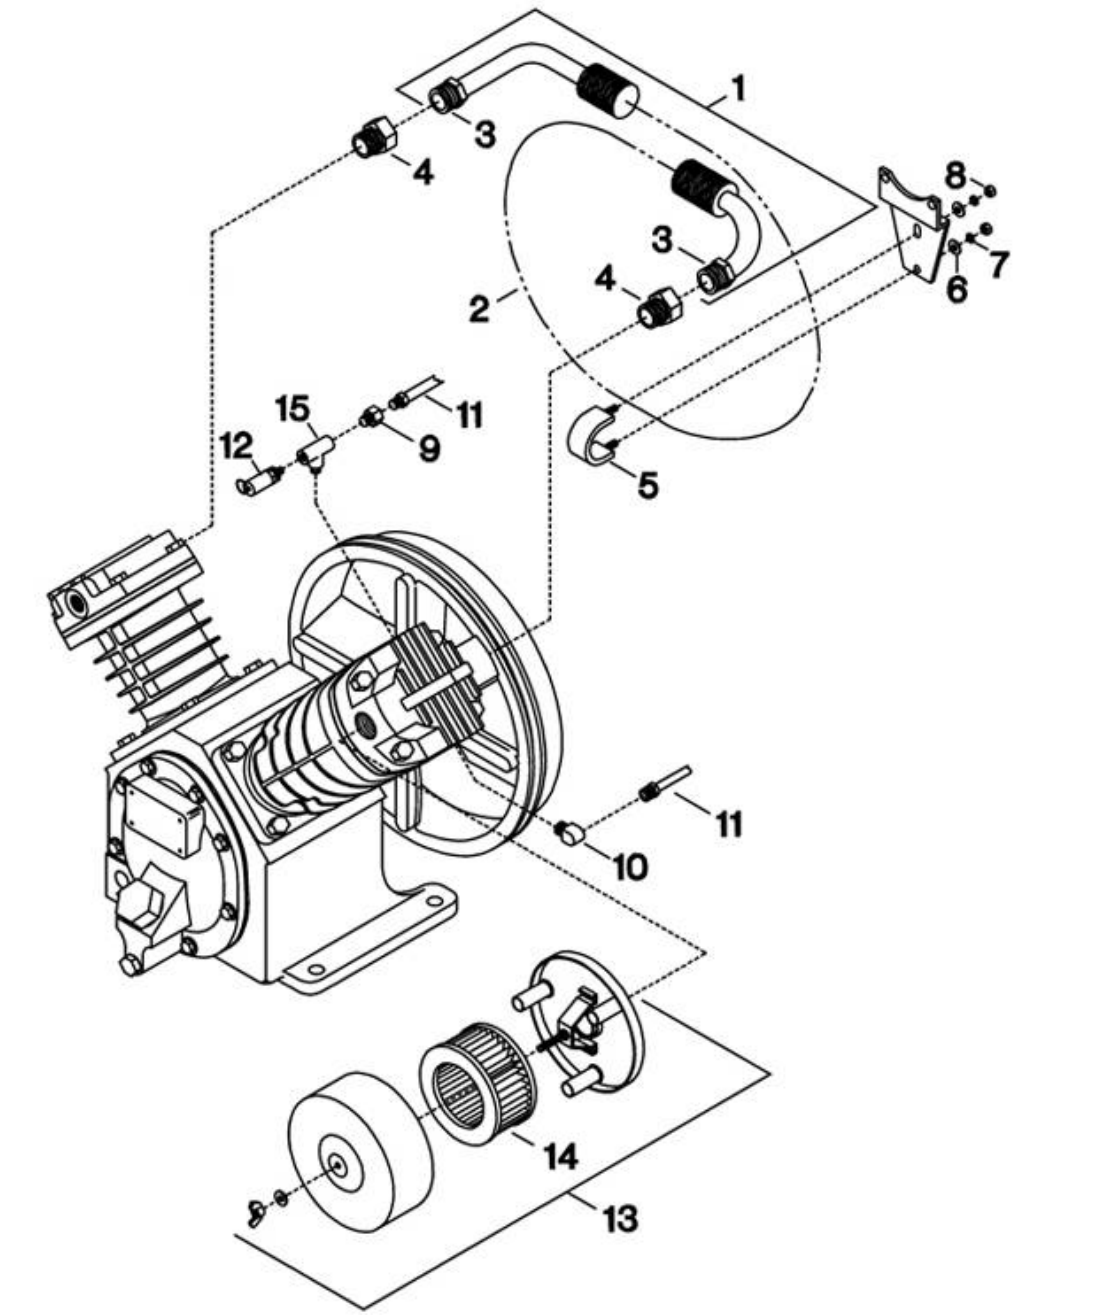

## 5. Intercooler Assembly - Model 2475

All manufacturer's names, numbers, photos, product description and/or part numbers are used for reference purposes only & it is not implied that any part listed is the product of these manufacturers. Since Approvement are made from time to time, the illustration and specifications are subject to change without notice.

## 5. Intercooler Assembly - Model 2475

REF. NO.	PART NO.	DESCRIPTION	QTY.	SPARES		
				1	2	3
5-1	32499196	ASSEMBLY, INTERCOOLER	1			
5-2	32499204	● INTERCOOLER	1			
5-3	95108577	● NUT, TUBE - 3/4"	2			
5-4	95083275	CONNECTOR, TUBE	2			
5-5	32247942	CLAMP, INTERCOOLER	1			
5-6	95094298	WASHER, FLAT - 1/4"	2			
5-7	32035479	LOCKWASHER, SPRING - 1/4"	2			
5-8	95416335	NUT, HEX - 1/4-20	2			
5-9	95082483	CONNECTOR, TUBE	1			
5-10	95031860	ELBOW, TUBE	1			
5-11	32247892	ASSEMBLY, TUBE - BREATHER	1			
5-12	72062185	VALVE, RELIEF - 80 PSIG	1			
5-13	32170953	FILTER, INLET - COMPLETE	1		1	2
5-14	32170979	● ELEMENT, FILTER - 10 MICRON	1	1	1	1
5-15	32221228	TEE, MALE	1			